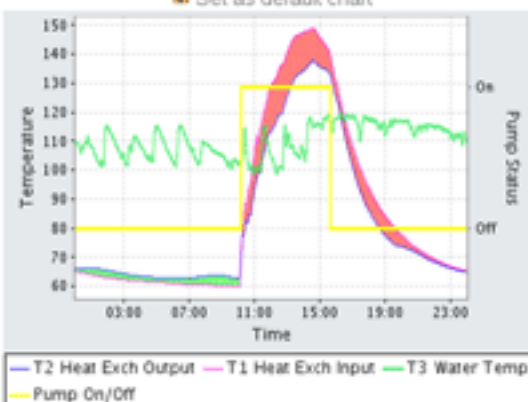

## Solar Kwh Totals

Day < Sep 30 2009 >

Set as default chart

Refresh

Summary  
during selected time span:

**168,000.64**

total BTUs

**168,000.64**

average BTUs per day

[View data readings](#)

[View larger report](#)

## Solar Hot Water

Day < Jan 4 2010 >

Set as default chart

Refresh

## Solar Pool Heating

Week < Sep 6 - 12 2009 >

Set as default chart

Refresh