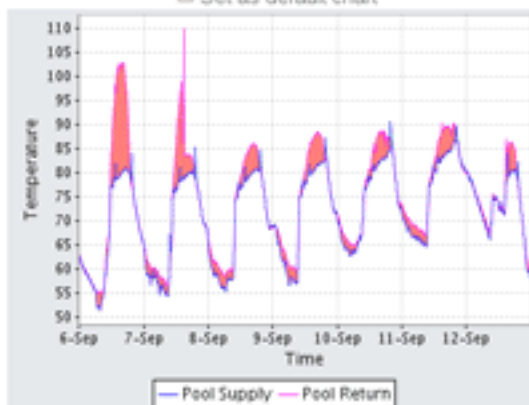

## Solar Hot Water

Day < Jan 4 2010 >

Set as default chart

Refresh

## Solar Pool Heating

Week < Sep 6 - 12 2009 >

Set as default chart

Refresh