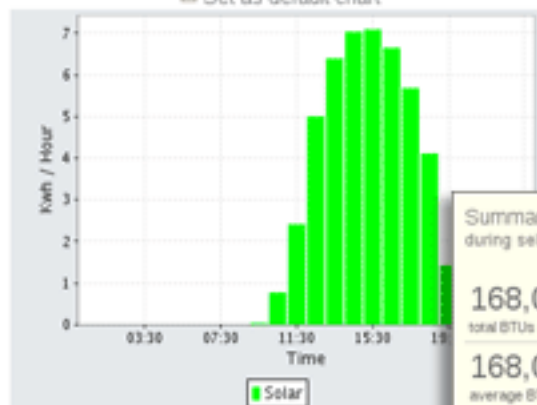

Summary  
since you joined:

**16,650.05**

total kwh generated

**36.12**

avg kwh generated per day

**38,752**

total solar data readings

[View summary report](#)

## Solar Kwh Totals

Day < Sep 30 2009 >

Set as default chart

Refresh

Summary  
during selected time span:

**168,000.64**

total BTUs

**168,000.64**